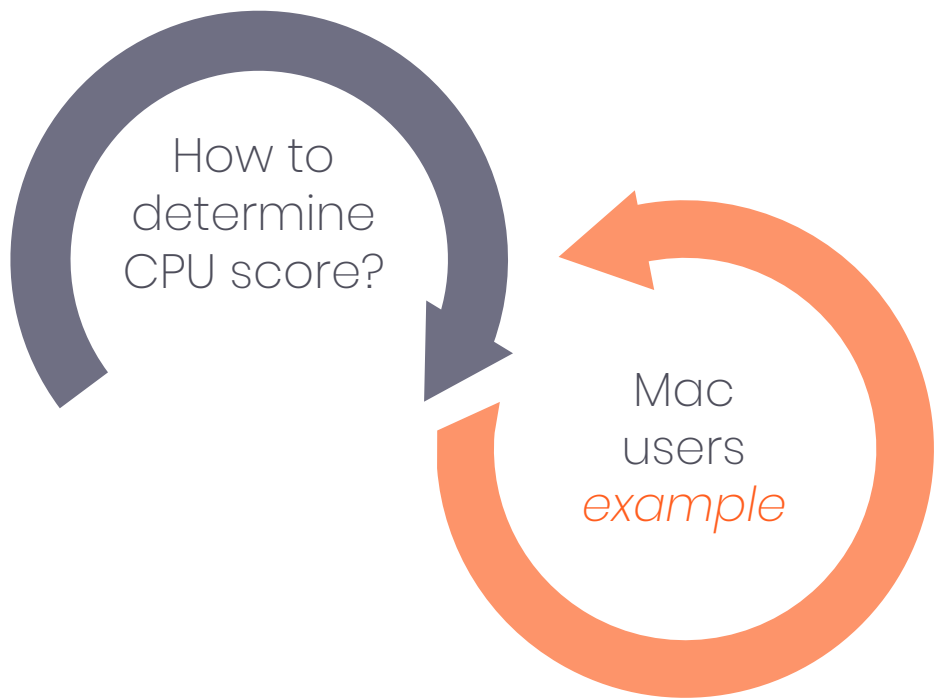

Hardware

How to determine CPU score?

2. Visit the following website: <https://everymac.com/>
3. And choose your Mac by series

Hardware

How to determine CPU score?

4. Once you click on the right icon, you will see the list that looks like this:
Start searching by the year (2020 in this example)
(⌘+F -> type 2020)