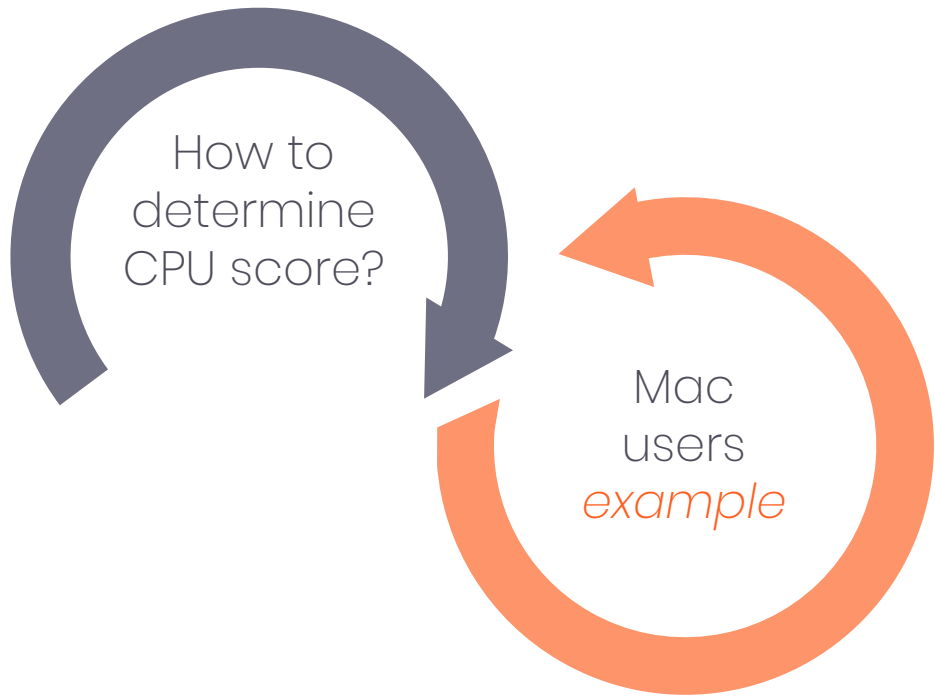

Hardware

How to determine CPU score?