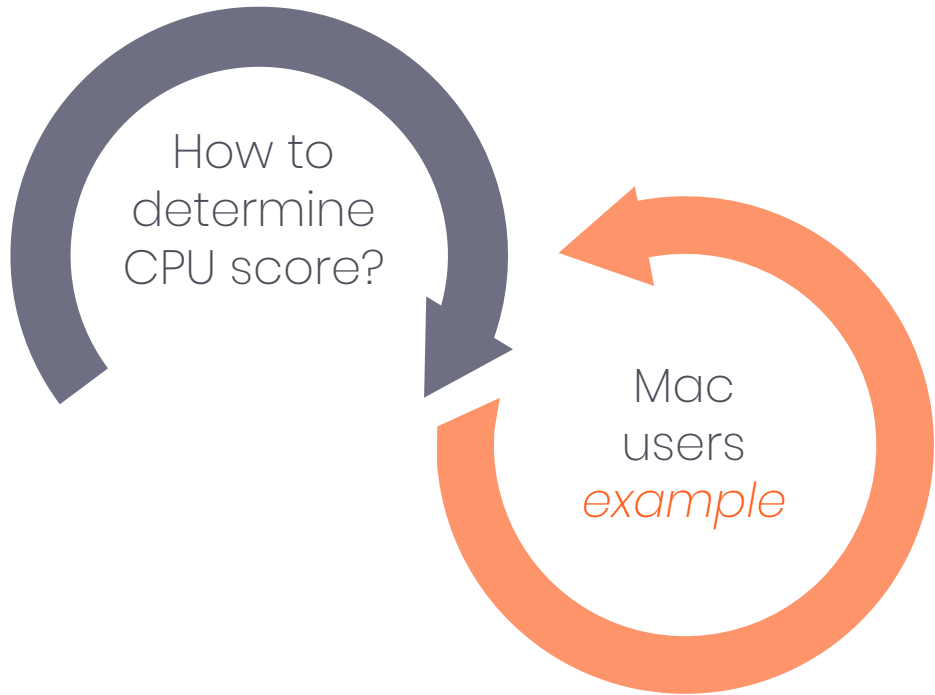

Hardware

How to determine CPU score?

6. Type in Google search **i5-1038NG7 CPU benchmark** and choose the first result from <https://www.cpubenchmark.net/>

The screenshot shows a Google search interface. The search bar contains the text 'i5-1038NG7 CPU benchmark'. Below the search bar, there are navigation options: 'All', 'Images', 'Videos', 'News', 'Maps', and 'More'. The search results show 'About 140,000 results (0.77 seconds)'. The first result is from 'www.cpubenchmark.net' and is titled 'PassMark - Intel Core i5-1038NG7 @ 2.00GHz - Price ...'. An orange arrow points to this result. Below the title, there is a snippet of text: 'Price and performance details for the Intel Core i5-1038NG7 @ 2.00GHz can be found below. This is made using thousands of PerformanceTest benchmark ... You've visited this page 2 times. Last visit: 9/13/20'.