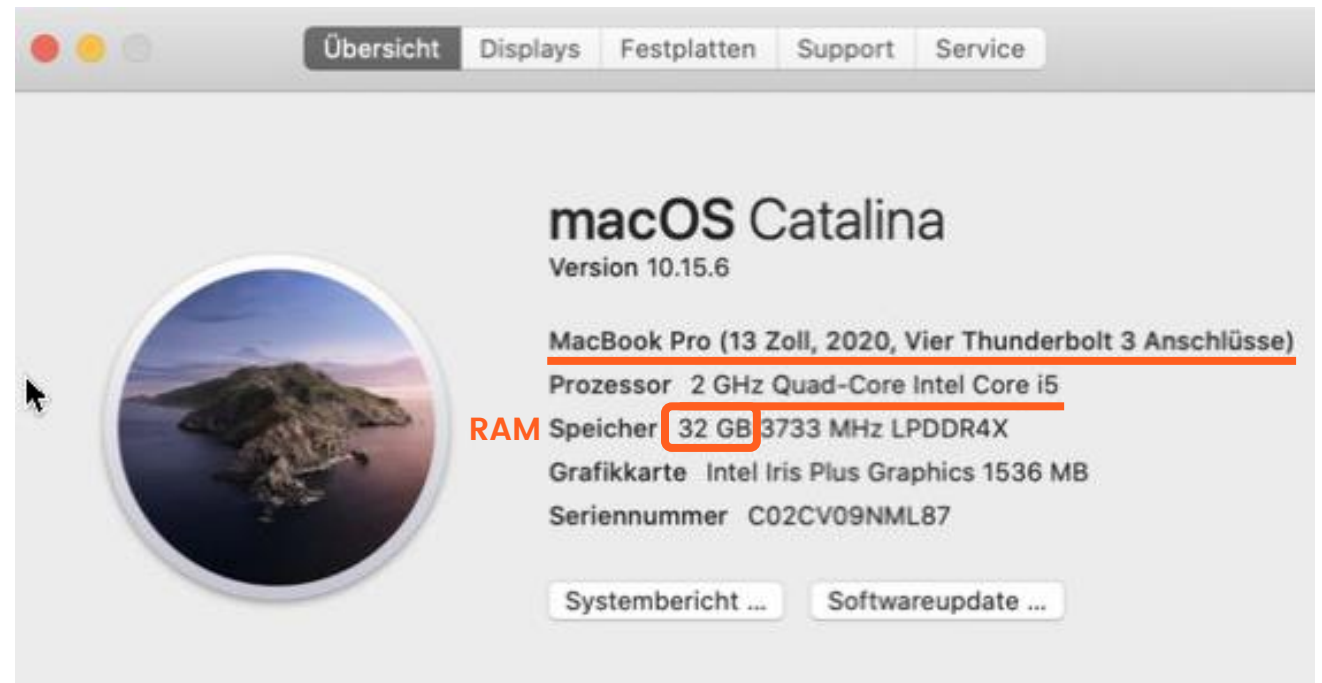

Hardware

Technical requirements for Interpreters

Processor:
Core i5 or higher
CPU score above 3500

RAM:
4GB or higher

Hardware

How to determine CPU score?

1. Click on Apple symbol (in the upper left-hand corner) and Click on “About this Mac”