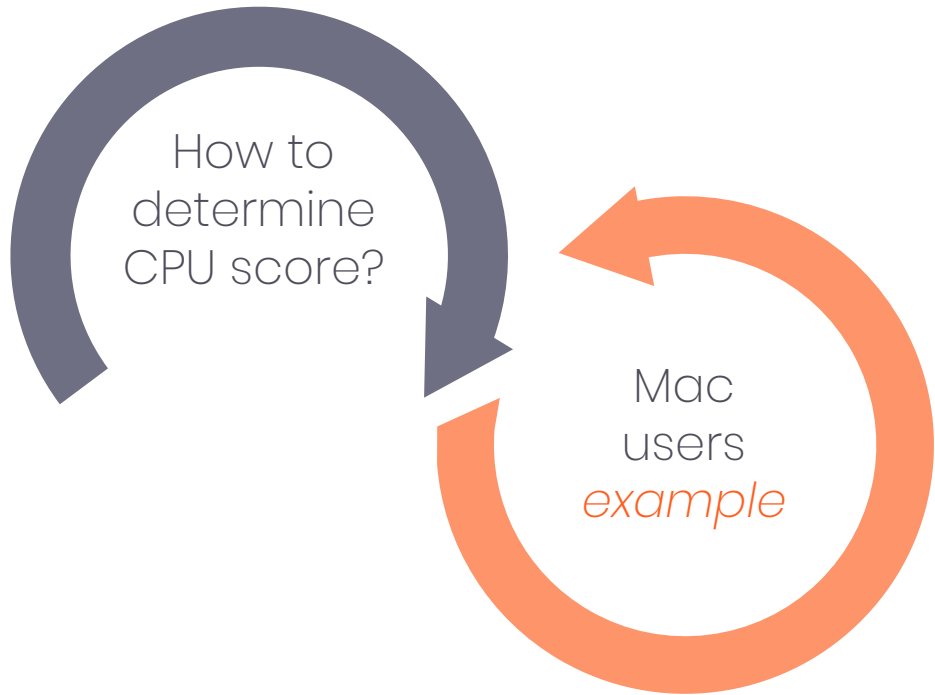

Hardware

Technical requirements for Interpreters

Processor:
Core i5 or higher
CPU score above 3500

RAM:
4GB or higher

Hardware

How to determine CPU score?

1. Click on Apple symbol (in the upper left-hand corner) and Click on “About this Mac”

Hardware

How to determine CPU score?

2. Visit the following website: <https://everymac.com/>
3. And choose your Mac by series

Hardware

How to determine CPU score?

4. Once you click on the right icon, you will see the list that looks like this:
Start searching by the year (2020 in this example)
(⌘+F -> type 2020)