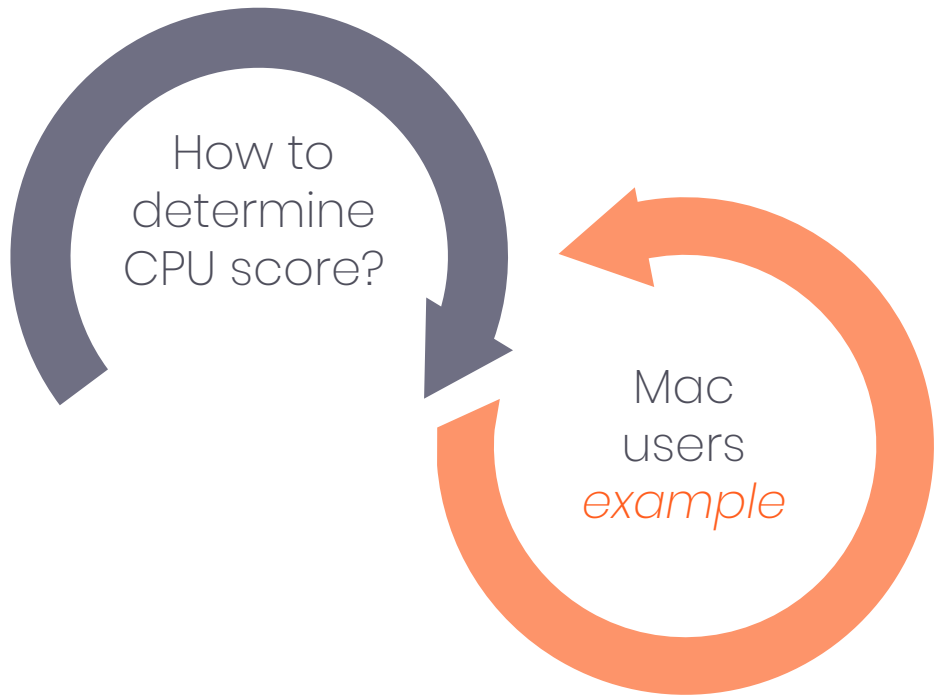

Hardware

Technical requirements for Interpreters

Processor:
Core i5 or higher
CPU score above 3500

RAM:
4GB or higher

Hardware

How to determine CPU score?

1. Click on Apple symbol (in the upper left-hand corner) and Click on “About this Mac”

Hardware

How to determine CPU score?

2. Visit the following website: <https://everymac.com/>
3. And choose your Mac by series

Hardware

How to determine CPU score?

4. Once you click on the right icon, you will see the list that looks like this:
Start searching by the year (2020 in this example)
(⌘+F -> type 2020)